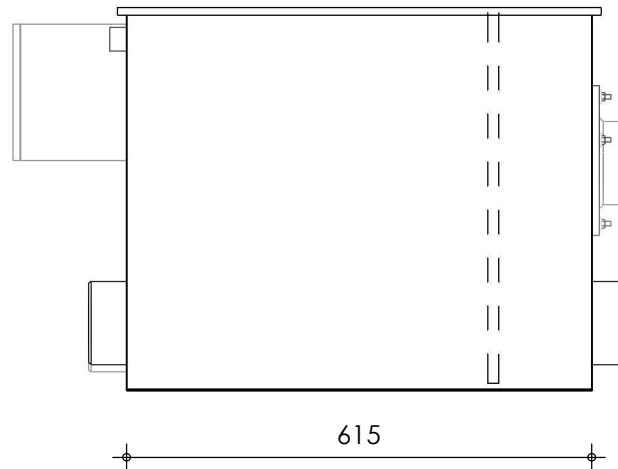

Front view

Right-side view

Top view

Rear view

Left-side view

**description:**  
ECO22 - Drum filter

**scale :**  
1 : 10

**date/version :**  
v.3

**water running height :**  
160 mm