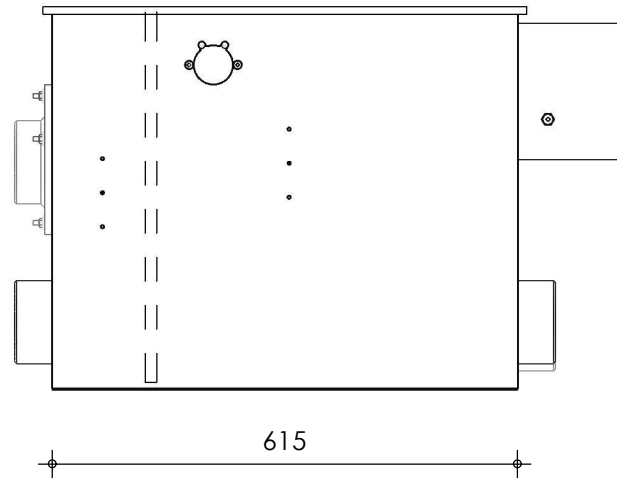

Front view

Right-side view

Top view

Rear view

Left-side view

**description:**  
ECO22 - Drum filter

**scale :**  
1 : 10

**date/version :**  
v.3

**water running height :**  
160 mm