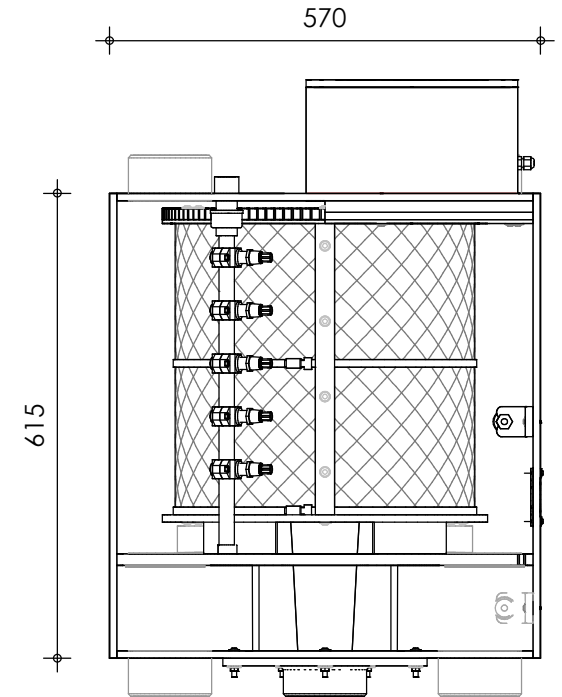

Front view

Right-side view

Top view

Rear view

Left-side view

**description:**  
ECO22 - Drum filter

**scale :**  
1 : 10

**date/version :**  
v.3

**water running height :**  
160 mm