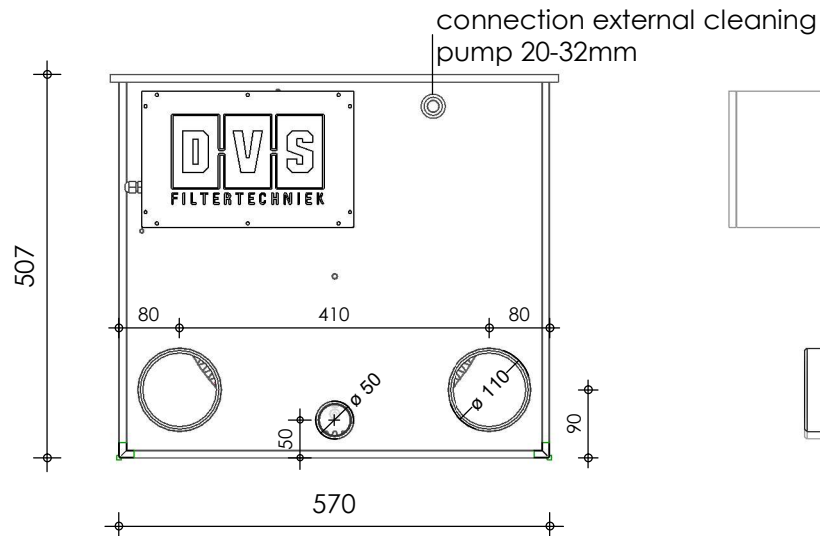

Front view

Right-side view

Top view

Rear view

Left-side view

**description:**  
ECO22 - Drum filter

**scale :**  
1 : 10

**date/version :**  
v.3

**water running height :**  
160 mm